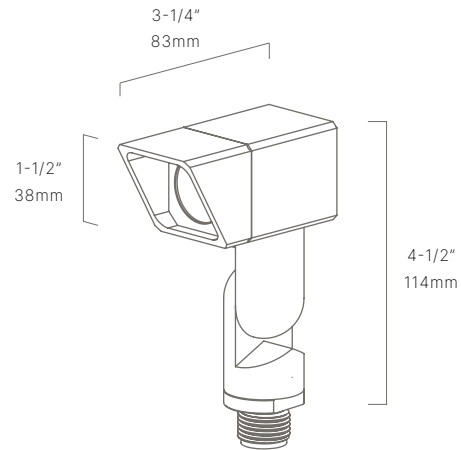

## QUBE

DIR775140

The Qube directional luminaire is a discrete 3-watt luminaire that produces a soft and wide, evenly dispersed light pattern creating a subtle yet dramatic effect.

- Storm Drain™ system to expel dirt, dust & water
- Interchangeable light module featuring Cree LED™
- Modern & versatile look for any project
- Ideal for planters, wall washing, and small plantings

### AVAILABLE FINISHES:

FIXTURE DIMENSIONS	L3-1/4" x H4-1/2" x W1-1/2"
LIGHT SOURCE	Integrated LED
COLOR TEMPERATURES	2700K, 3000K
WATTAGES	3W
CRI (RA)	80 CRI
VOLTAGE	12V
DELIVERED LUMENS	170lm (3000K)
DIMMABLE	Yes, Dim to <10% via Transformer
DRIVER	Yes, 12V Integral Constant Current
TRANSFORMER	No, 12V AC/DC Transformer Required
MOUNT	Yes, Included 1/2" NPS Adapter
GROUND STAKE	Yes, Included MGS001109
ACCESSORIES	Yes, Included 60° Glare Shield
OPTICS	Yes, Integrated Optic
FINISH	Included Natural Brass
MATERIAL	Brass
WIRE LENGTH	24"
LOCATION	Exterior Wet
CERTIFICATIONS	UL, IP66, IP67