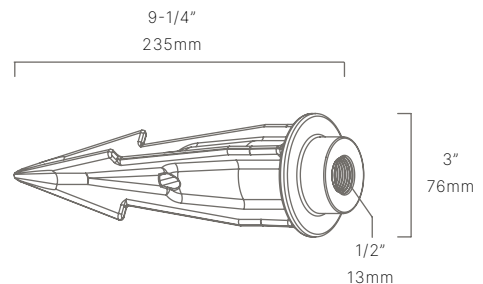

## QUBE

DIR775140

The Qube directional luminaire is a discrete 3-watt luminaire that produces a soft and wide, evenly dispersed light pattern creating a subtle yet dramatic effect.

- Storm Drain™ system to expel dirt, dust & water
- Interchangeable light module featuring Cree LED™
- Modern & versatile look for any project
- Ideal for planters, wall washing, and small plantings

### AVAILABLE FINISHES:

FIXTURE DIMENSIONS	L3-1/4" x H4-1/2" x W1-1/2"
LIGHT SOURCE	Integrated LED
COLOR TEMPERATURES	2700K, 3000K
WATTAGES	3W
CRI (RA)	80 CRI
VOLTAGE	12V
DELIVERED LUMENS	170lm (3000K)
DIMMABLE	Yes, Dim to <10% via Transformer
DRIVER	Yes, 12V Integral Constant Current
TRANSFORMER	No, 12V AC/DC Transformer Required
MOUNT	Yes, Included 1/2" NPS Adapter
GROUND STAKE	Yes, Included MGS001109
ACCESSORIES	Yes, Included 60° Glare Shield
OPTICS	Yes, Integrated Optic
FINISH	Included Natural Brass
MATERIAL	Brass
WIRE LENGTH	24"
LOCATION	Exterior Wet
CERTIFICATIONS	UL, IP66, IP67